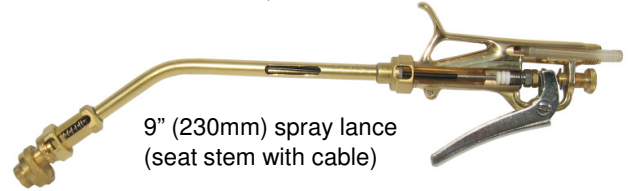

Experience the extraordinary toughness

Engineer for the professional

non-drip

unique features help assure non-drip, durability and user-friendly.

use for PROFESSIONAL

9" (230mm) spray lance
(seat stem with cable)

Technical Specifications (2 Litres):

Max. Working Capacity	2 litres
Total Tank Volume	3 litres
Tank Material	SUS304
Max. Working Pressure	6 bar
Pressure Gauge	0 - 7 bar
Pump Handle	Brass, D type
Pump Cylinder	SUS304 with Viton™ check-valve
Spray Hose	120 cm
Trigger Valve	Brass, non-drip type
Spray Lance	SUS304, 9 inch (230mm)
Nozzle	Multi-nozzle with extension straw
Carrying Strap	Single shoulder strap
Dimension (cm)	H37 x Ø17
Net Weight	2.6 kg

※ specifications subject to change without notice or obligation

Optional Accessories:

Seat Stem for Short Trigger Valve

Flat Fan Nozzle Model: 8002E

18" (458 mm) Spray Lance - Straight

fine mist

flat fan

pin stream